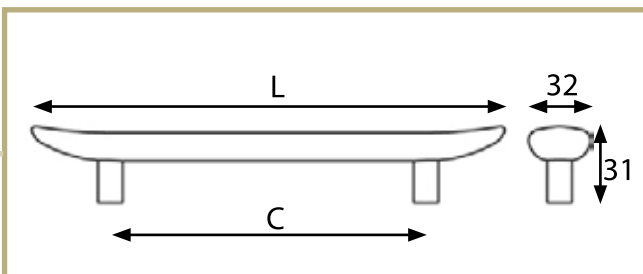

D103000 Cabinet Pulls & Knobs

D103128-96-603

D103128-96-605

D103040-96-603

D103040-96-605

* Code	Acrylic Colour/Finish
603	white
605	black
96	polished chrome zamac

Ref. No.	C mm	L mm	L inches	Box
D103040-96-603	-	40	1-9/16	25
D103040-96-605	-	40	1-9/16	25
D103128-96-603	128	192	7-9/16	25
D103128-96-605	128	192	7-9/16	25

Fasteners included M4 x 25