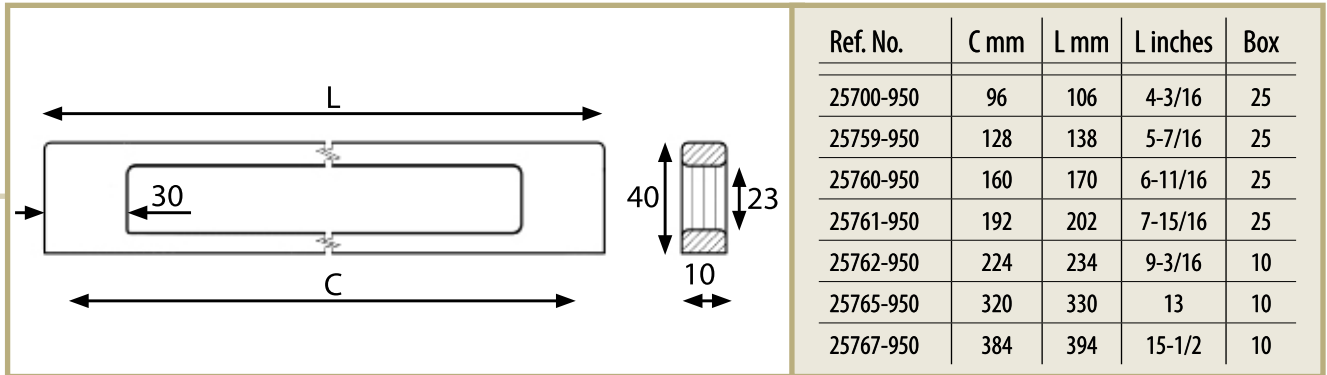

20800 Cabinet Pulls

Fasteners included M4 x 25 • Black Laminate with Aluminum Pinstripes

20800 Appliance & Through-mount Pulls

Fasteners not included • Black Laminate with Aluminum Pinstripes