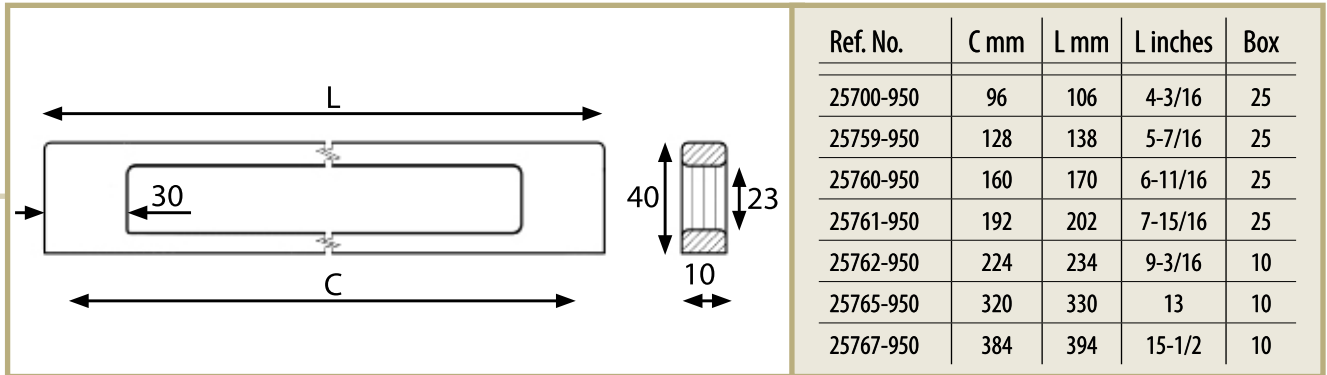

## 20800 Cabinet Pulls

Fasteners included M4 x 25 • Black Laminate with Aluminum Pinstripes

## 20800 Appliance & Through-mount Pulls

Fasteners not included • Black Laminate with Aluminum Pinstripes