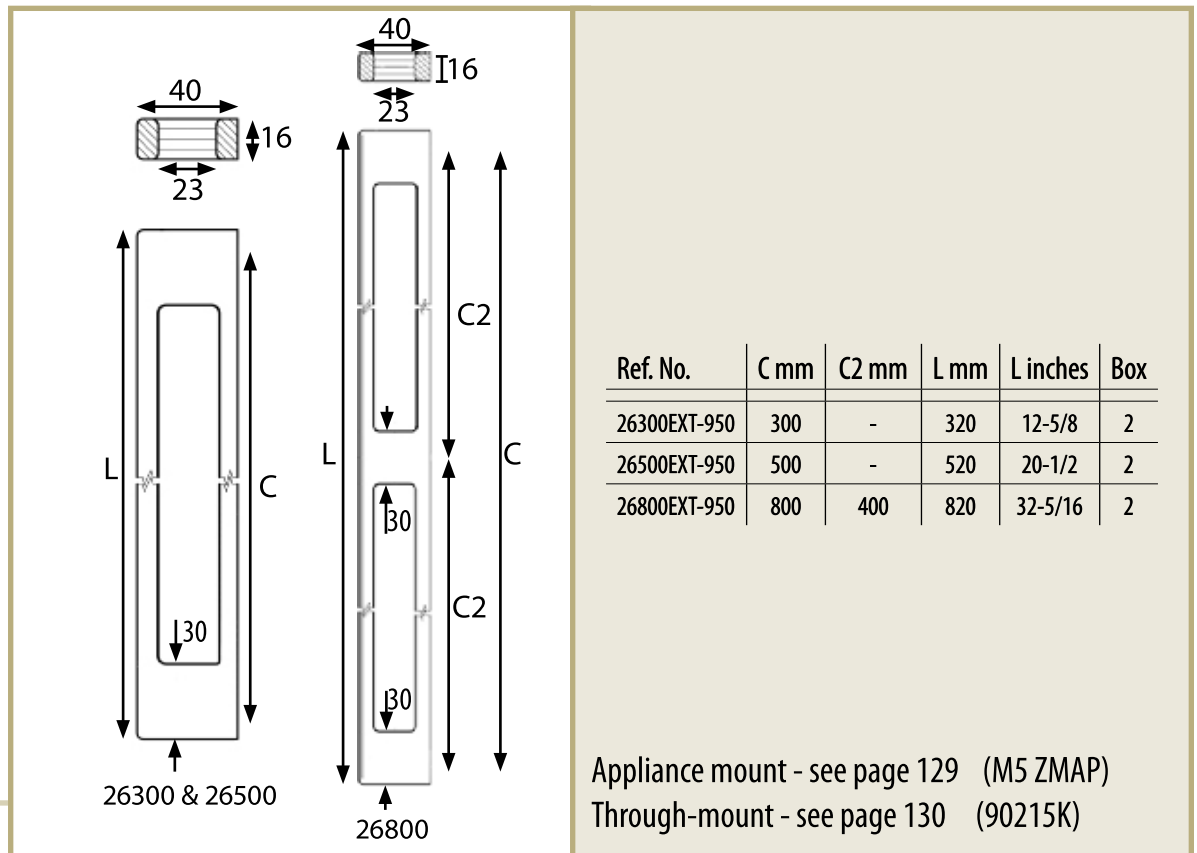

20800 Cabinet Pulls

Fasteners included M4 x 25 • Black Laminate with Aluminum Pinstripes

20800 Appliance & Through-mount Pulls

Fasteners not included • Black Laminate with Aluminum Pinstripes