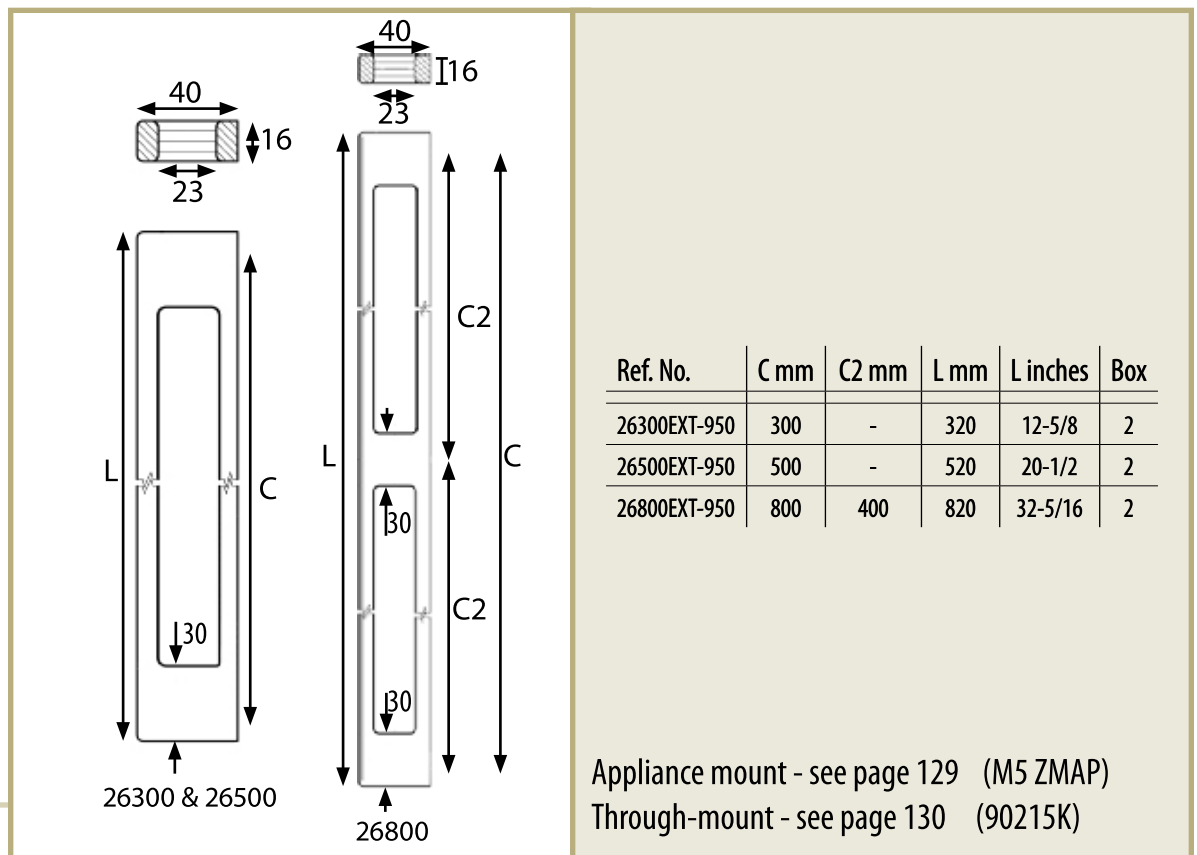

## 20800 Cabinet Pulls

Fasteners included M4 x 25 • Black Laminate with Aluminum Pinstripes

## 20800 Appliance & Through-mount Pulls

Fasteners not included • Black Laminate with Aluminum Pinstripes