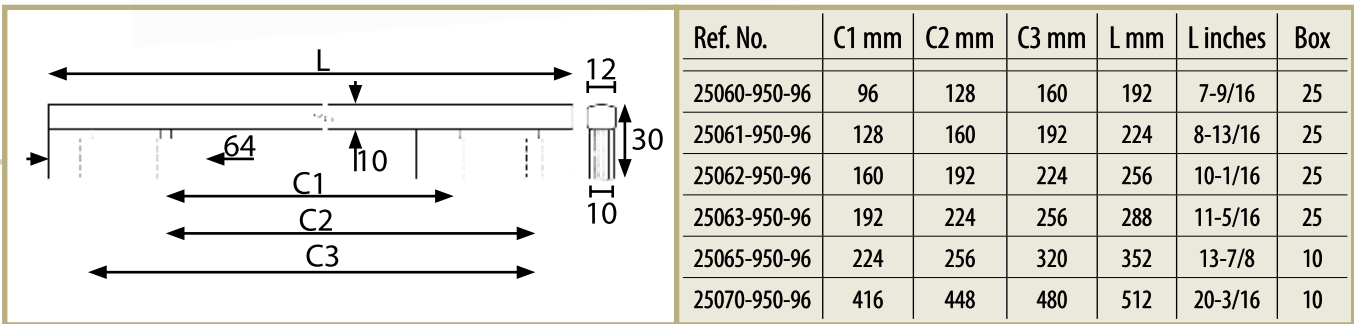

PINSTRIPES COLLECTION

25000 Cabinet Pulls

Fasteners included M4 x 25 • Black Laminate with Aluminum Pinstripes & Chrome

25600 Cabinet Pulls

Fasteners included M4 x 25 • Black Laminate with Aluminum Pinstripes & Chrome Base