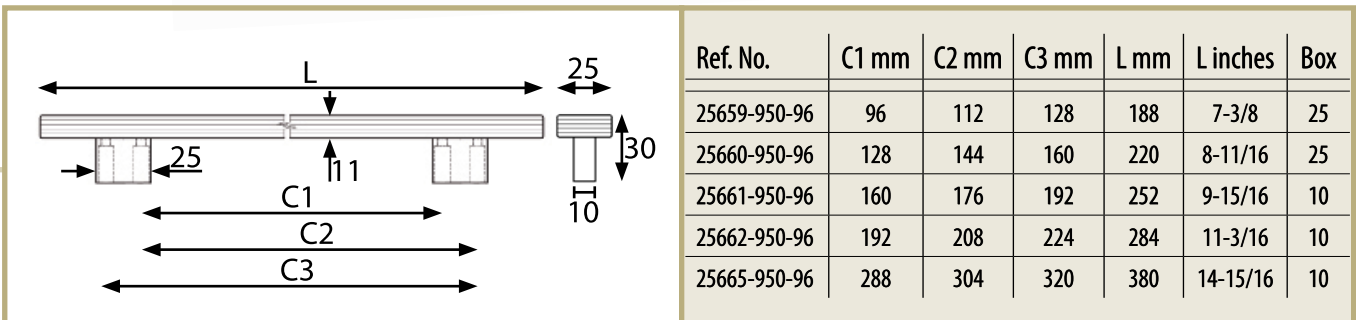

PINSTRIP COLLECTION

25000 Cabinet Pulls

Fasteners included M4 x 25 • Black Laminate with Aluminum Pinstripes & Chrome

25600 Cabinet Pulls

Fasteners included M4 x 25 • Black Laminate with Aluminum Pinstripes & Chrome Base