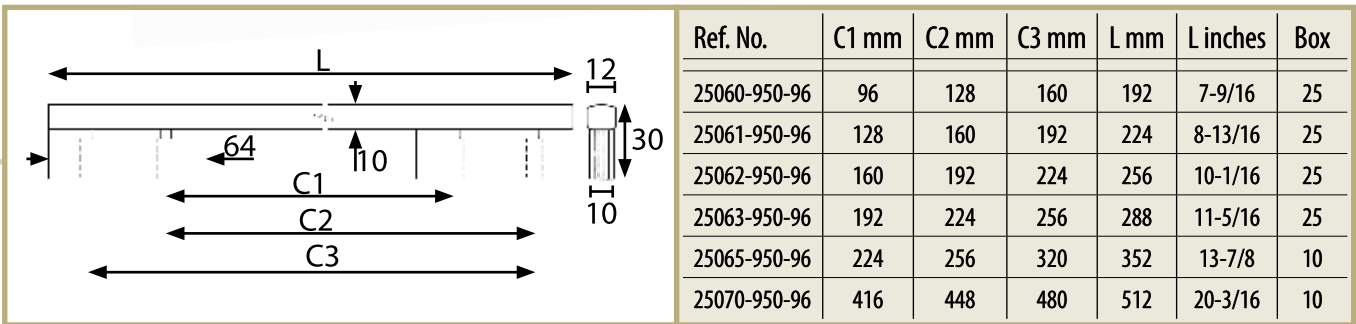

PINSTRIP COLLECTION

25000 Cabinet Pulls

Fasteners included M4 x 25 • Black Laminate with Aluminum Pinstripes & Chrome

25600 Cabinet Pulls

Fasteners included M4 x 25 • Black Laminate with Aluminum Pinstripes & Chrome Base