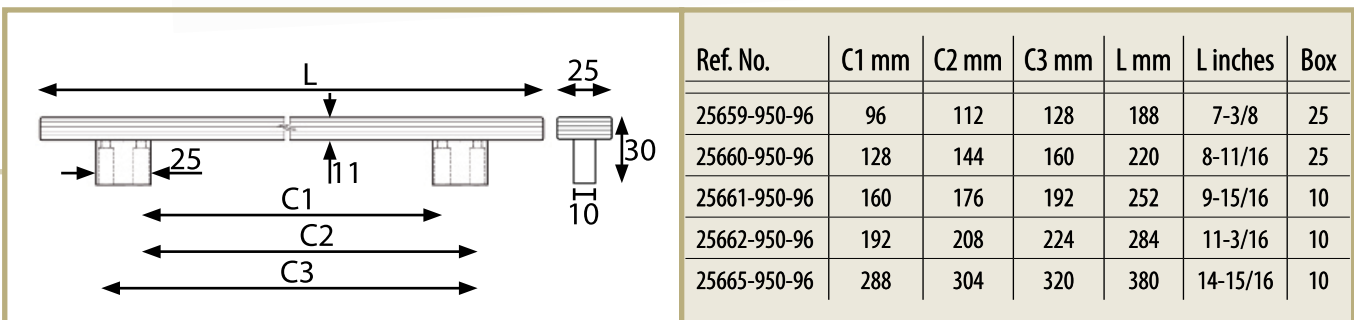

PINSTRIPES COLLECTION

25000 Cabinet Pulls

Fasteners included M4 x 25 • Black Laminate with Aluminum Pinstripes & Chrome

25600 Cabinet Pulls

Fasteners included M4 x 25 • Black Laminate with Aluminum Pinstripes & Chrome Base