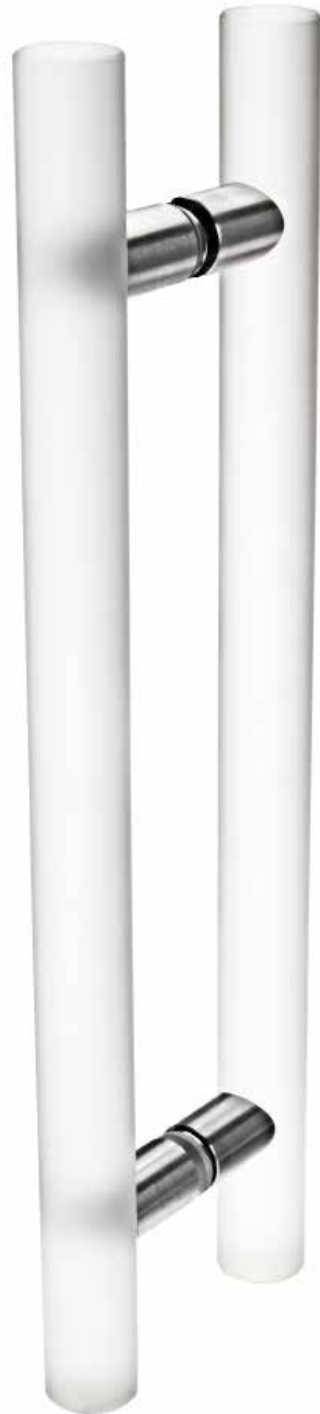

39250 Door & Appliance Pulls

Photo shows the frosted crystal:
39250SET-38-501

- 500 clear crystal
- 501 frosted crystal
- 38 brushed stainless steel

Appliance Pull & Through-Mount

Ref. No.	Description	Box
39250EXT-38-500	appliance pull OR one side door through-mount*	1
39250EXT-38-501	appliance pull OR one side door through-mount*	1

*Fasteners purchased separately based on application.
See pages 129 - 130 (6mm)

Back-to-Back Mount

Ref. No.	Description	Box
39250SET-38-500	back-to-back glass door - glass thickness 6 - 12mm (fastener included)	1 set
39250SET-38-501	back-to-back glass door - glass thickness 6 - 12mm (fastener included)	1 set