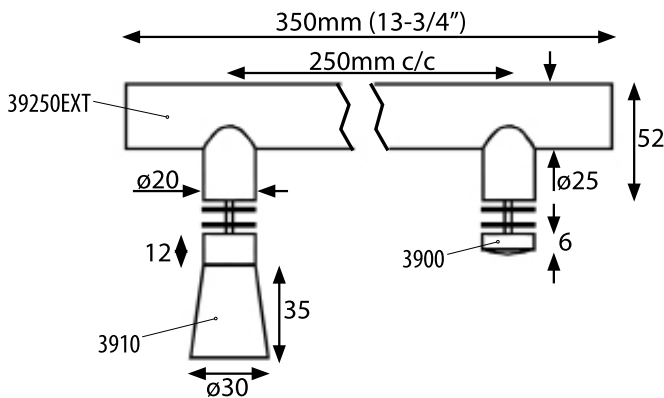

## 39250 Crystal Door Pulls & Decorative Fasteners

Photo shows the clear crystal:  
39250EXT-38-500  
+ 3900-38-500  
+ 3910-38-500

3910-38-501

3910-38-500

3900-38-501

3900-38-500

500 clear crystal  
501 frosted crystal  
38 brushed stainless steel

Bar Pull		
Ref. No.	Description	Box
39250EXT-38-500	350mm long Clear Pull	1
39250EXT-38-501	350mm long Frosted Pull	1

Decorative Through-Mount Fasteners		
Ref. No.	Description	Box
3900-38-500	Clear Dome	1
3900-38-501	Frosted Dome	1
3910-38-500	Clear Triangular	1
3910-38-501	Frosted Triangular	1

Fasteners not included • for glass thickness 6 - 12 mm