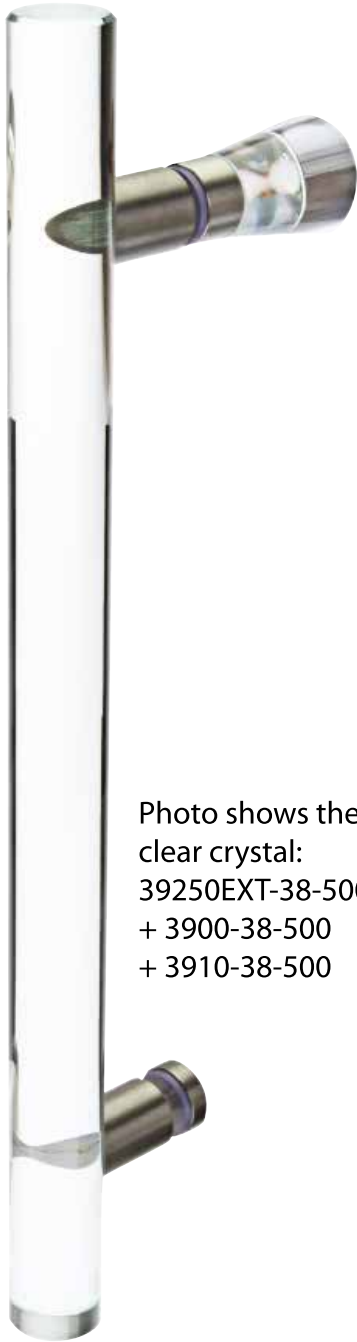

## 39250 Crystal Door Pulls & Decorative Fasteners

Photo shows the clear crystal:  
39250EXT-38-500  
+ 3900-38-500  
+ 3910-38-500

3910-38-501

3910-38-500

3900-38-501

3900-38-500

500 clear crystal  
501 frosted crystal  
38 brushed stainless steel

Bar Pull		
Ref. No.	Description	Box
39250EXT-38-500	350mm long Clear Pull	1
39250EXT-38-501	350mm long Frosted Pull	1

Decorative Through-Mount Fasteners		
Ref. No.	Description	Box
3900-38-500	Clear Dome	1
3900-38-501	Frosted Dome	1
3910-38-500	Clear Triangular	1
3910-38-501	Frosted Triangular	1

Fasteners not included • for glass thickness 6 - 12 mm