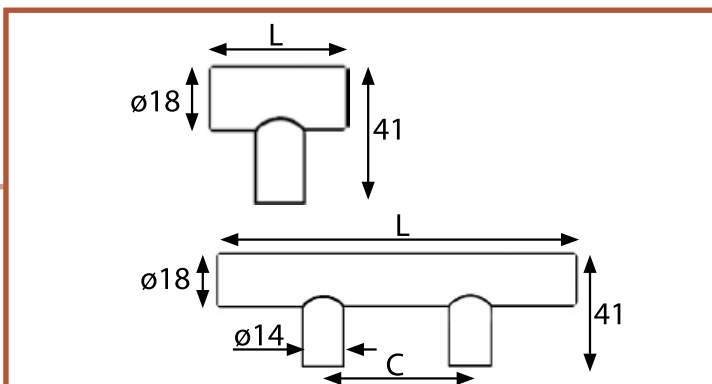

31000 Chrome Base Bar Pulls & T Knobs

500 clear crystal
501 frosted crystal
96 polished chrome

Ref. No.	C mm	L mm	L inches	Box
31000-96-500	96	152	6	2
31059-96-500	128	184	7-1/4	2
3135-96-500		35	1-3/8	10
3135-96-501		35	1-3/8	10

Fasteners included: M4 x 25mm • Unleaded crystal with mazac pedestal

30000 Stainless Base Bar Pulls & T Knobs

500 clear crystal
501 frosted crystal
38 brushed stainless steel

Ref. No.	C mm	L mm	L inches	Box
30000-38-*	96	168	6-5/8	2
30059-38-*	128	200	7-7/8	2
30060-38-*	160	232	9-1/2	2
30061-38-*	192	264	10-3/8	2
3035-38-*		37	1-7/8	10

Fasteners included: M4 x 25mm • Unleaded crystal with stainless steel pedestal