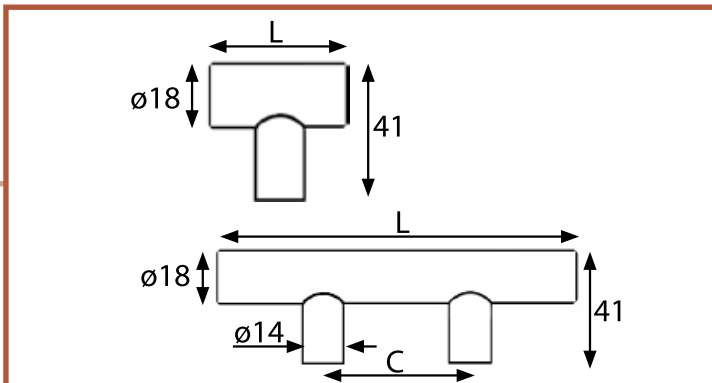

31000 Chrome Base Bar Pulls & T Knobs

3135-96-501

500 clear crystal
501 frosted crystal
96 polished chrome

Ref. No.	C mm	L mm	L inches	Box
31000-96-500	96	152	6	2
31059-96-500	128	184	7-1/4	2
3135-96-500		35	1-3/8	10
3135-96-501		35	1-3/8	10

Fasteners included: M4 x 25mm • Unleaded crystal with mazac pedestal

30000 Stainless Base Bar Pulls & T Knobs

3035-38-501 3035-38-500

500 clear crystal
501 frosted crystal
38 brushed stainless steel

Ref. No.	C mm	L mm	L inches	Box
30000-38-*	96	168	6-5/8	2
30059-38-*	128	200	7-7/8	2
30060-38-*	160	232	9-1/2	2
30061-38-*	192	264	10-3/8	2
3035-38-*		37	1-7/8	10

Fasteners included: M4 x 25mm • Unleaded crystal with stainless steel pedestal