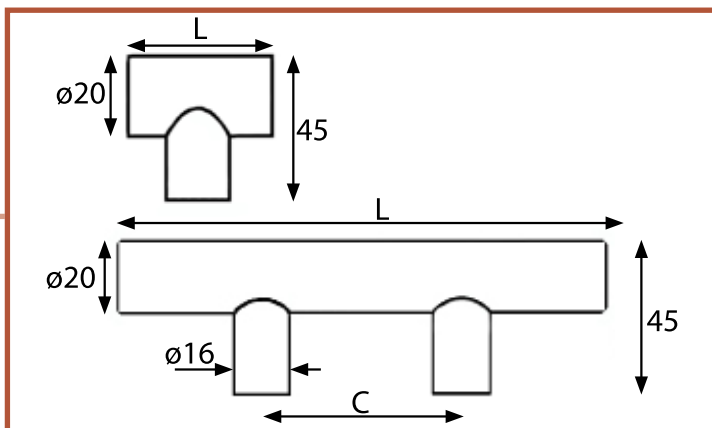

31000 Chrome Base Bar Pulls & T Knobs

500 clear crystal
501 frosted crystal
96 polished chrome

Ref. No.	C mm	L mm	L inches	Box
31000-96-500	96	152	6	2
31059-96-500	128	184	7-1/4	2
3135-96-500		35	1-3/8	10
3135-96-501		35	1-3/8	10

Fasteners included: M4 x 25mm • Unleaded crystal with mazac pedestal

30000 Stainless Base Bar Pulls & T Knobs

500 clear crystal
501 frosted crystal
38 brushed stainless steel

Ref. No.	C mm	L mm	L inches	Box
30000-38-*	96	168	6-5/8	2
30059-38-*	128	200	7-7/8	2
30060-38-*	160	232	9-1/2	2
30061-38-*	192	264	10-3/8	2
3035-38-*		37	1-7/8	10

Fasteners included: M4 x 25mm • Unleaded crystal with stainless steel pedestal