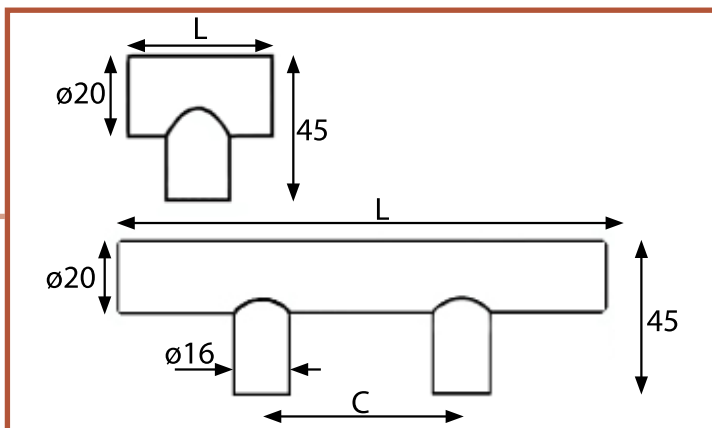

31000 Chrome Base Bar Pulls & T Knobs

3135-96-501

500 clear crystal
501 frosted crystal
96 polished chrome

Ref. No.	C mm	L mm	L inches	Box
31000-96-500	96	152	6	2
31059-96-500	128	184	7-1/4	2
3135-96-500		35	1-3/8	10
3135-96-501		35	1-3/8	10

Fasteners included: M4 x 25mm • Unleaded crystal with mazac pedestal

30000 Stainless Base Bar Pulls & T Knobs

3035-38-501 3035-38-500

500 clear crystal
501 frosted crystal
38 brushed stainless steel

Ref. No.	C mm	L mm	L inches	Box
30000-38-*	96	168	6-5/8	2
30059-38-*	128	200	7-7/8	2
30060-38-*	160	232	9-1/2	2
30061-38-*	192	264	10-3/8	2
3035-38-*		37	1-7/8	10

Fasteners included: M4 x 25mm • Unleaded crystal with stainless steel pedestal