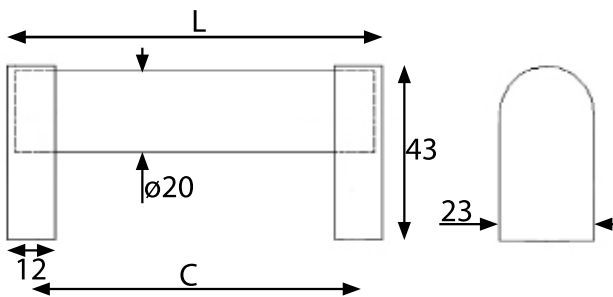

## 34000 Crystal D Pulls

Brushed Nickel

Polished Chrome

| Ref. No.    | C mm | L mm | L inches | Box |
|-------------|------|------|----------|-----|
| 34000-*-500 | 96   | 112  | 4-7/16   | 20  |
| 34059-*-500 | 128  | 144  | 5-11/16  | 20  |
| 34060-*-500 | 160  | 176  | 6-15/16  | 20  |

500 clear crystal

\* finish on mazac

96 polished chrome

144 brushed nickel

Fasteners included: M4 x 25mm • Unleaded crystal with mazac pedestal