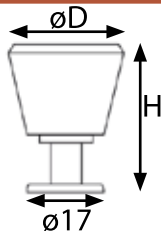

## 40500 Knobs

500 clear crystal  
2 polished brass  
96 polished chrome

Ref. No.	øD mm	øB mm	H mm	H inches
40525-*-500	25	23	35	1-3/8
40530-*-500	30	23	43	1-11/16
40540-*-500	40	35	50	1-15/16

\* metal finish colour number - see above

## 43000 Knobs

500 clear crystal  
38 brushed stainless steel

Ref. No.	ØD mm	ØB mm	H mm	H inches
43025-38-500	25	10	24	15/16
43030-38-500	30	12	28	1-1/8
43035-38-500	35	12	28	1-1/8

Fasteners included: M4 x 25mm • Unleaded crystal with stainless steel pedestal

## 44000 Knobs

500 clear crystal  
38 brushed stainless steel

Ref. No.	ØD mm	ØB mm	H mm	H inches
44000-38-500	21	17	31	1-1/4

Fasteners included: M4 x 25mm • Unleaded crystal with stainless steel pedestal  
The hand-made nature of these items may cause a slight variance in measurements. This results in each piece being unique.