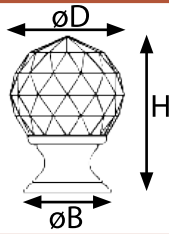

## 40500 Knobs

500 clear crystal  
2 polished brass  
96 polished chrome

Ref. No.	øD mm	øB mm	H mm	H inches
40525-*-500	25	23	35	1-3/8
40530-*-500	30	23	43	1-11/16
40540-*-500	40	35	50	1-15/16

\* metal finish colour number - see above