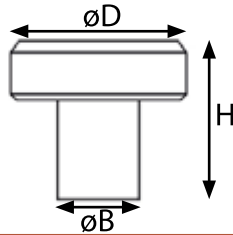

Ref. No.	ØD mm	ØB mm	H mm	H inches
43025-38-500	25	10	24	15/16
43030-38-500	30	12	28	1-1/8
43035-38-500	35	12	28	1-1/8

Fasteners included: M4 x 25mm • Unleaded crystal with stainless steel pedestal