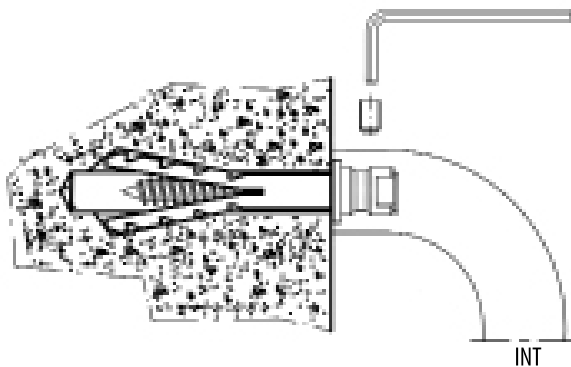

Door Pull Back-to-back Kit 4

Order one EXT & one INT pull per one kit.

Ref. No.	Screw Ø mm	mm where attached
90415K	5	15
90420K	6	20
90425K	8	25
90430K	8	30

Front/Wall Mount Kit 5

Order one INT pull per one kit.

Ref. No.	Screw Ø mm	mm where attached
90515Kit	5	15
90520Kit	6	20
90525Kit	8	25
90530Kit	8	30