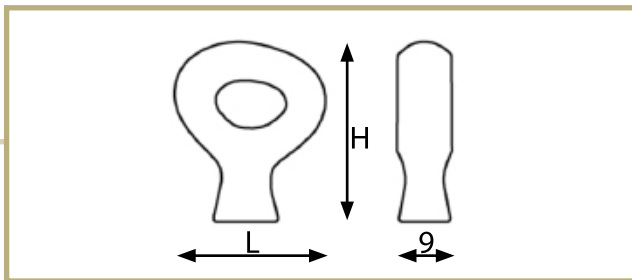

## D9430 Cabinet Knobs

* Code	Zamac Colour Finish
903	white
904	lime
905	black
906	orange

Ref. No.	H mm	L mm	L inches	Box
D9430-903	30	25	1	25
D9430-904	30	25	1	25
D9430-905	30	25	1	25
D9430-906	30	25	1	25

Fasteners included M4 x 25