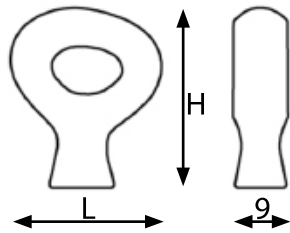

D9430 Cabinet Knobs

* Code	Zamac Colour Finish
903	white
904	lime
905	black
906	orange

Ref. No.	H mm	L mm	L inches	Box
D9430-903	30	25	1	25
D9430-904	30	25	1	25
D9430-905	30	25	1	25
D9430-906	30	25	1	25

Fasteners included M4 x 25

D9324 Cabinet Knobs

* Code	Acrylic Colour/Finish
601	frosted clear
603	white
604	lime
605	black
606	orange
96	polished chrome zamac

Ref. No.	H mm	L mm	L inches	Box
D9324-96-601/603	29	24	15/16	25
D9324-96-601/604	29	24	15/16	25
D9324-96-601/605	29	24	15/16	25
D9324-96-601/606	29	24	15/16	25

Fasteners included M4 x 25