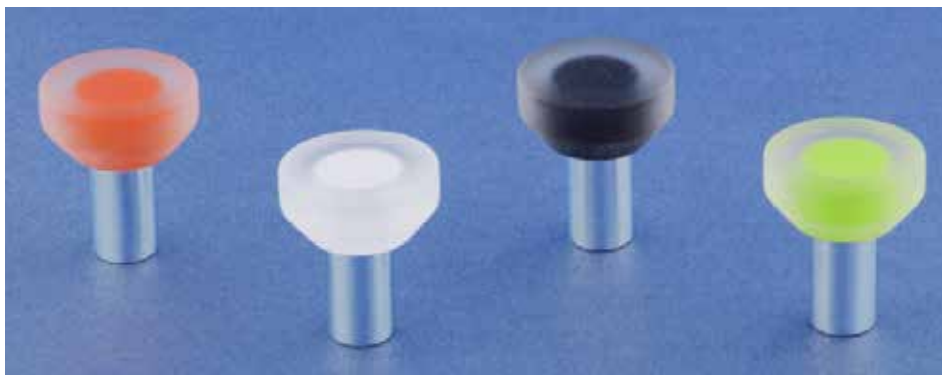

D9324 Cabinet Knobs

* Code	Acrylic Colour/Finish
601	frosted clear
603	white
604	lime
605	black
606	orange
96	polished chrome zamac