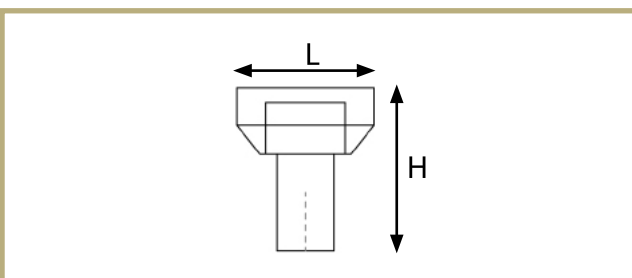

Ref. No.	H mm	L mm	L inches	Box
D9324-96-601/603	29	24	15/16	25
D9324-96-601/604	29	24	15/16	25
D9324-96-601/605	29	24	15/16	25
D9324-96-601/606	29	24	15/16	25

Fasteners included M4 x 25