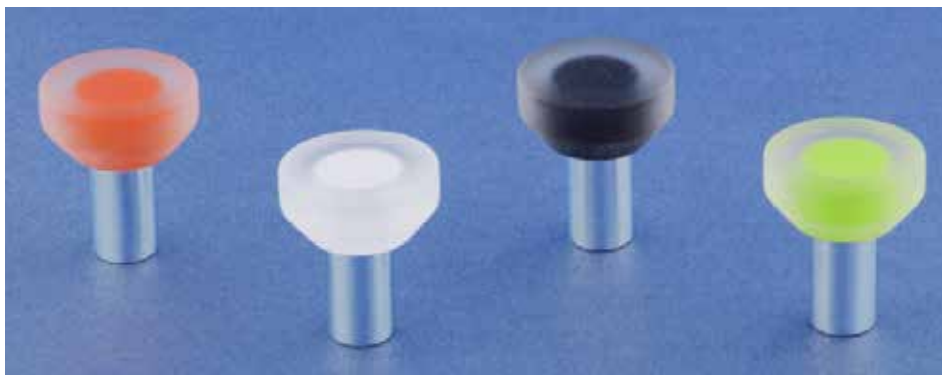

## D9430 Cabinet Knobs

* Code	Zamac Colour Finish
903	white
904	lime
905	black
906	orange

Ref. No.	H mm	L mm	L inches	Box
D9430-903	30	25	1	25
D9430-904	30	25	1	25
D9430-905	30	25	1	25
D9430-906	30	25	1	25

Fasteners included M4 x 25

## D9324 Cabinet Knobs

* Code	Acrylic Colour/Finish
601	frosted clear
603	white
604	lime
605	black
606	orange
96	polished chrome zamac

Ref. No.	H mm	L mm	L inches	Box
D9324-96-601/603	29	24	15/16	25
D9324-96-601/604	29	24	15/16	25
D9324-96-601/605	29	24	15/16	25
D9324-96-601/606	29	24	15/16	25