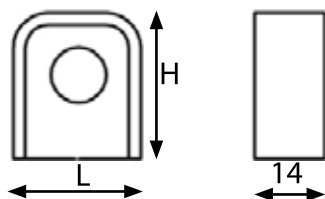

ACRYLIC COLLECTION

D9225 Cabinet Knobs

* Code	Rubber Colour/Finish
703	white
704	lime
705	black
707	red
96	polished chrome zamac

Ref. No.	H mm	L mm	L inches	Box
D9225-96-703	30	25	1	25
D9225-96-704	30	25	1	25
D9225-96-705	30	25	1	25
D9225-96-707	30	25	1	25

Fasteners included M4 x 25

D9126 Cabinet Knobs

* Code	Acrylic Colour/Finish
603	white
604	lime
605	black
607	red
96	polished chrome zamac

Ref. No.	H mm	L mm	L inches	Box
D9126-96-603	29	25	1	25
D9126-96-604	29	25	1	25
D9126-96-605	29	25	1	25
D9126-96-607	29	25	1	25