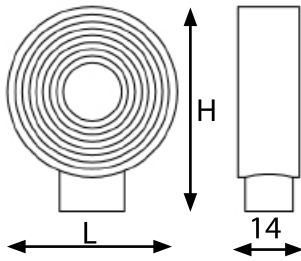

ACRYLIC COLLECTION

D9225 Cabinet Knobs

* Code	Rubber Colour/Finish
703	white
704	lime
705	black
707	red
96	polished chrome zamac

Ref. No.	H mm	L mm	L inches	Box
D9225-96-703	30	25	1	25
D9225-96-704	30	25	1	25
D9225-96-705	30	25	1	25
D9225-96-707	30	25	1	25

Fasteners included M4 x 25

D9126 Cabinet Knobs

* Code	Acrylic Colour/Finish
603	white
604	lime
605	black
607	red
96	polished chrome zamac

Ref. No.	H mm	L mm	L inches	Box
D9126-96-603	29	25	1	25
D9126-96-604	29	25	1	25
D9126-96-605	29	25	1	25
D9126-96-607	29	25	1	25

Fasteners included M4 x 25