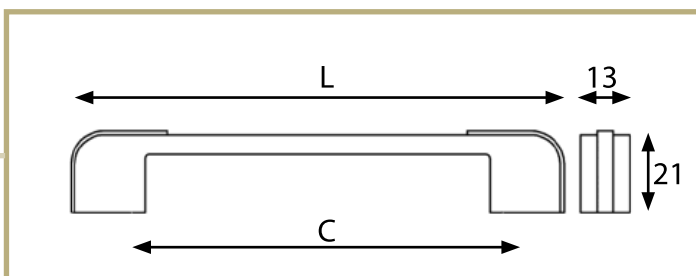

D101000 Cabinet Pulls & Knobs

* Code	Acrylic Colour/Finish
603	white
604	lime
605	black
606	orange
96	polished chrome zamac

Ref. No.	C mm	L mm	L inches	Box
D101028-96-*	-	28	1-9/16	10
D101096-96-*	96	129	5-1/16	10
D101128-96-*	128	160	6-5/16	10
D101160-96-*	160	192	7-9/16	10

Fasteners included M4 x 25