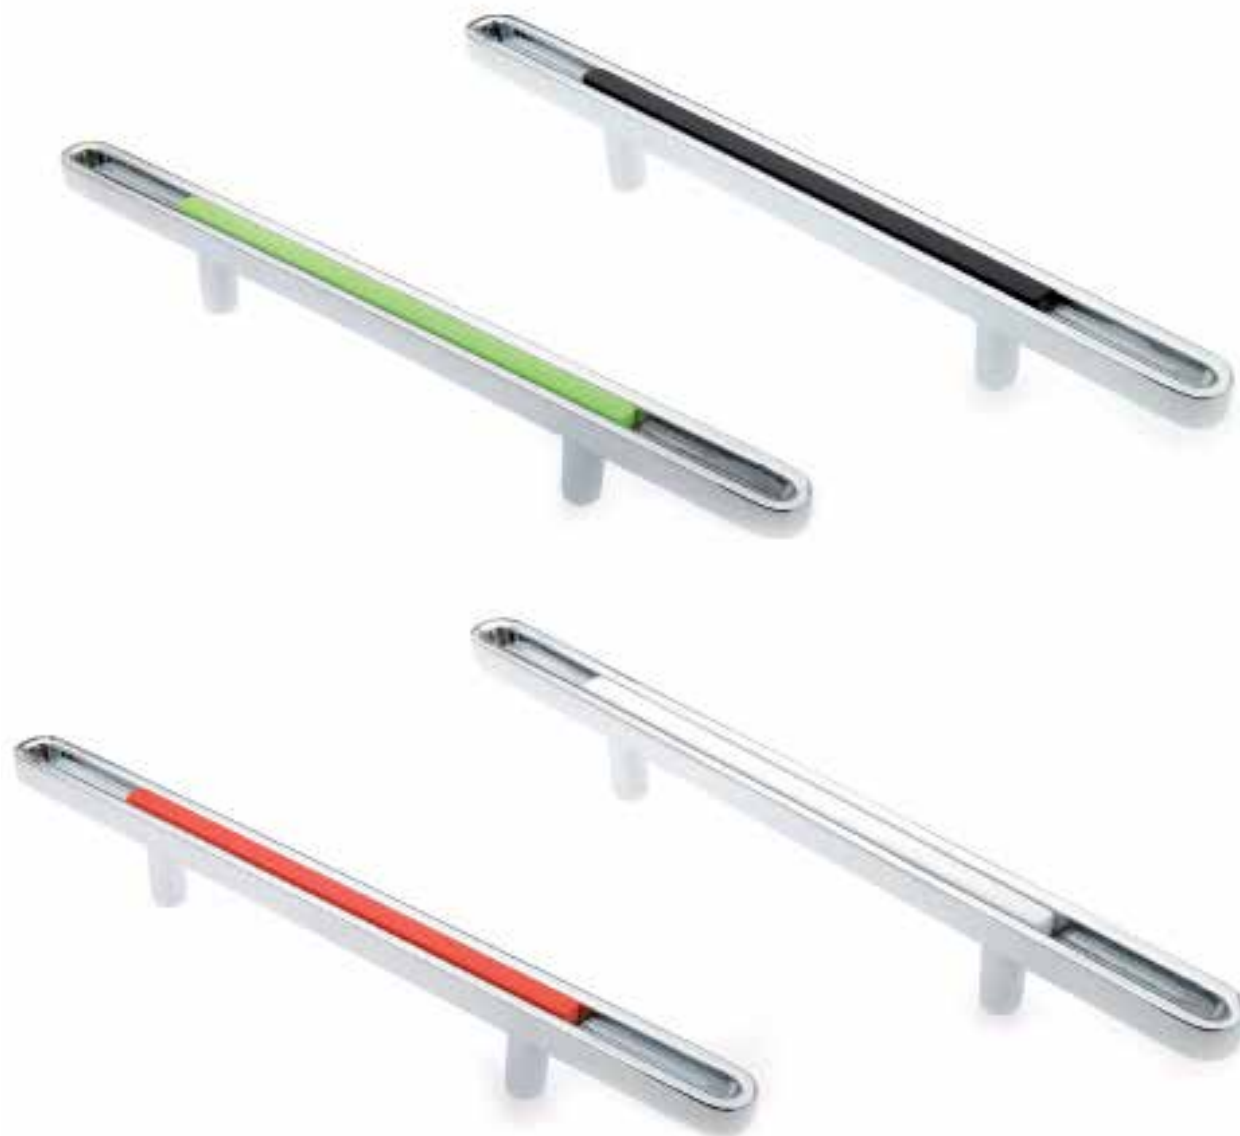

ACRYLIC COLLECTION

D100000 Cabinet Pulls

* Code	Acrylic Colour/Finish
603	white
604	lime
605	black
606	orange
96	polished chrome zamac

Ref. No.	C mm	L mm	L inches	Box
D100096-96-603	96	184	7-1/4	25
D100096-96-604	96	184	7-1/4	25
D100096-96-605	96	184	7-1/4	25
D100096-96-606	96	184	7-1/4	25

Fasteners included M4 x 25