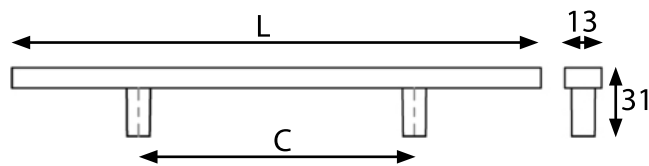

ACRYLIC COLLECTION

D100000 Cabinet Pulls

* Code	Acrylic Colour/Finish
603	white
604	lime
605	black
606	orange
96	polished chrome zamac

Ref. No.	C mm	L mm	L inches	Box
D100096-96-603	96	184	7-1/4	25
D100096-96-604	96	184	7-1/4	25
D100096-96-605	96	184	7-1/4	25
D100096-96-606	96	184	7-1/4	25

Fasteners included M4 x 25