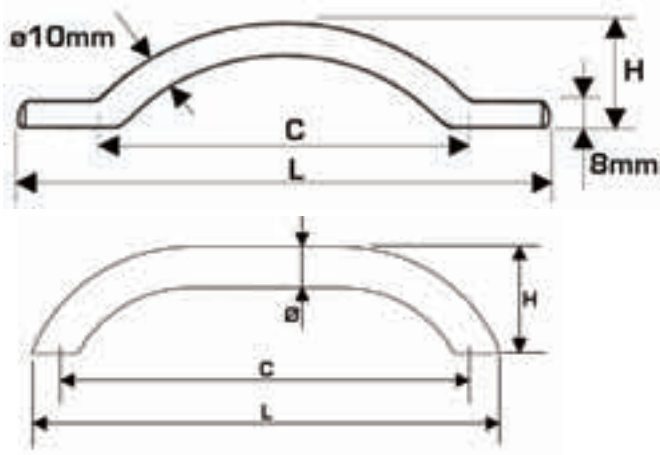

9200 Series & 4660 Series

Bow Handles

9200 - 9259

4660 - 4661

Limited Quantities

Call for pricing

Ref. No.	C mm	H mm	L mm	L Inches	Box Qty
9203-38	64	30	109	4-5/16	25
9200-38	96	33	142	5-9/16	25
9259-38	128	35	173	6-13/16	25
4660-38	160	41	180	7-1/16	10
4661-38	192	40	212	8-3/8	10

Fasteners Included: M4 x 25mm