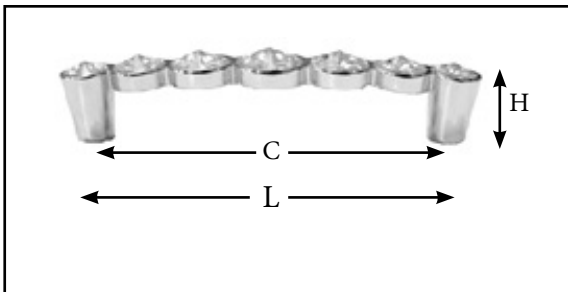

MADE WITH  
**SWAROVSKI**  
ELEMENTS

Ref. No	C mm	L mm	L Inches	H mm	Box
46032-* -500	32	48	1 7/8	21	5
46096-* -500	96	114	4 1/2	25	10
46128-* -500	128	145	5 11/16	25	10

\*use finish colour code above  
500 indicates clear cut round Swarovski Crystal Elements