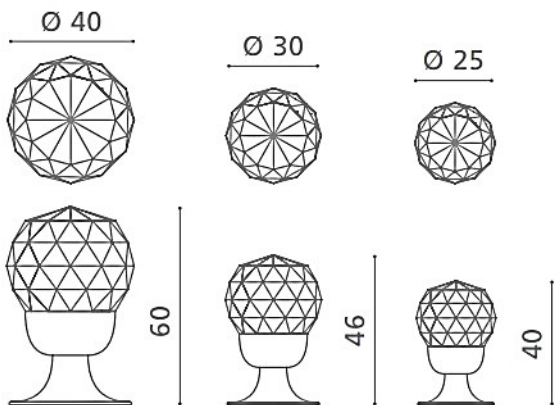

3200 Series Cut Crystal

Ref. No	Ø D mm	Ø B mm	H mm	H inches
3225-*-500	25	20	40	1-9/16
3225-*-514	25	20	40	1-9/16
3230-*-500	30	20	46	1-13/16
3230-*-514	30	20	46	1-13/16
3240-*-500	40	30	60	2-3/8
3240-*-514	40	30	60	2-3/8

*Pedestal Finish 2 Gold Plated Brass 41 Chrome Plated Brass
Cut Crystal Knob 500 Clear Crystal 514 Opaque Black Crystal

Fasteners Included: M4 X 25mm