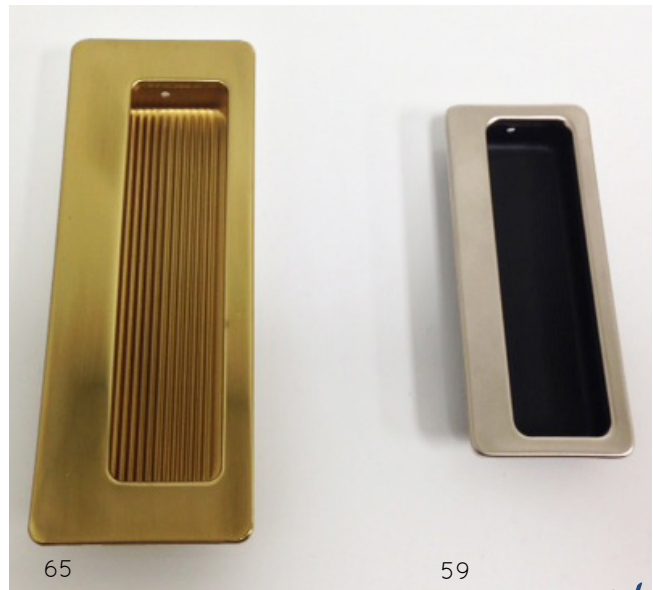

Limited Quantities

2459, 59 & 65 Series

Flush Pulls

Ref. No	Description	H mm	H Inches	L mm	D mm
72-41-211	Black insert with Satin Nickel trim	80	3-1/8	25	13
72-35-211	Black insert with Chrome trim	80	3-1/8	25	13
72-12-223	Brown insert with Brass trim	80	3-1/8	25	13

Call for pricing

Ref. No	Description	H mm	H Inches	L mm	D mm
2459-211	All over Black	95	3 3/4	35	14
2459-220	All over White	95	3 3/4	35	14
65-2-129	All over Brass	93	3 11/16	32	12
59-160-35	Black insert with Satin Nickel Trim	74	2 15/16	26	11