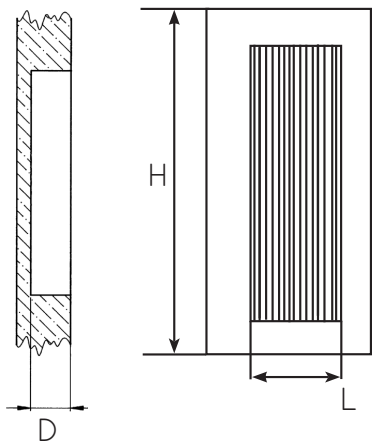

Limited Quantities

2459, 59 & 65 Series

Flush Pulls

Ref. No	Description	H mm	H Inches	L mm	D mm
72-41-211	Black insert with Satin Nickel trim	80	3-1/8	25	13
72-35-211	Black insert with Chrome trim	80	3-1/8	25	13
72-12-223	Brown insert with Brass trim	80	3-1/8	25	13

Call for pricing

Ref. No	Description	H mm	H Inches	L mm	D mm
2459-211	All over Black	95	3 3/4	35	14
2459-220	All over White	95	3 3/4	35	14
65-2-129	All over Brass	93	3 11/16	32	12
59-160-35	Black insert with Satin Nickel Trim	74	2 15/16	26	11