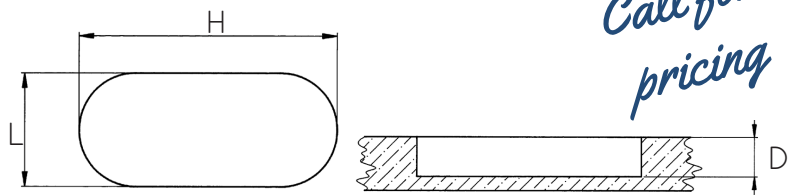

Limited Quantities

2459, 59 & 65 Series

Flush Pulls

Ref. No	Description	H mm	H Inches	L mm	D mm
72-41-211	Black insert with Satin Nickel trim	80	3-1/8	25	13
72-35-211	Black insert with Chrome trim	80	3-1/8	25	13
72-12-223	Brown insert with Brass trim	80	3-1/8	25	13

Call for pricing

Ref. No	Description	H mm	H Inches	L mm	D mm
2459-211	All over Black	95	3 3/4	35	14
2459-220	All over White	95	3 3/4	35	14
65-2-129	All over Brass	93	3 11/16	32	12
59-160-35	Black insert with Satin Nickel Trim	74	2 15/16	26	11