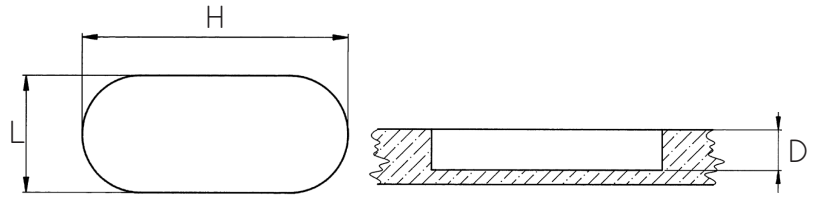

Limited Quantities

2459, 59 & 65 Series

Flush Pulls

Ref. No	Description	H mm	H Inches	L mm	D mm
72-41-211	Black insert with Satin Nickel trim	80	3-1/8	25	13
72-35-211	Black insert with Chrome trim	80	3-1/8	25	13
72-12-223	Brown insert with Brass trim	80	3-1/8	25	13

Call for pricing

Ref. No	Description	H mm	H Inches	L mm	D mm
2459-211	All over Black	95	3 3/4	35	14
2459-220	All over White	95	3 3/4	35	14
65-2-129	All over Brass	93	3 11/16	32	12
59-160-35	Black insert with Satin Nickel Trim	74	2 15/16	26	11