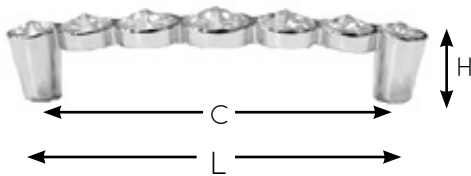

46000 Series
Swarovski Crystal

MADE WITH
SWAROVSKI
ELEMENTS

Ref. No	L mm	L Inches	H mm	C mm
46032-*-500	48	1-7/8	21	32
46096-*-500	114	4-1/2	25	96
46128-*-500	145	5-11/16	25	128

* Pedestal Finish
96 Polished Chrome 144 Brushed Nickel 149 Black Nickel
500 Indicates clear cut Swarovski Crystal Elements

Fasteners Included: M4 x 25mm