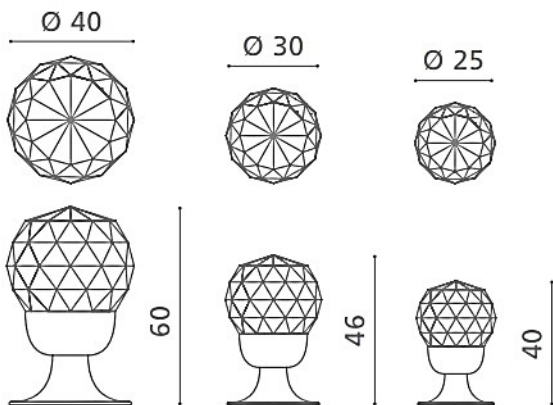

3200 Series
Cut Crystal

Ref. No	Ø D mm	Ø B mm	H mm	H inches
3225-*-500	25	20	40	1-9/16
3225-*-514	25	20	40	1-9/16
3230-*-500	30	20	46	1-13/16
3230-*-514	30	20	46	1-13/16
3240-*-500	40	30	60	2-3/8
3240-*-514	40	30	60	2-3/8

*Pedestal Finish 2 Gold Plated Brass 41 Chrome Plated Brass
Cut Crystal Knob 500 Clear Crystal 514 Opaque Black Crystal

Fasteners Included: M4 X 25mm