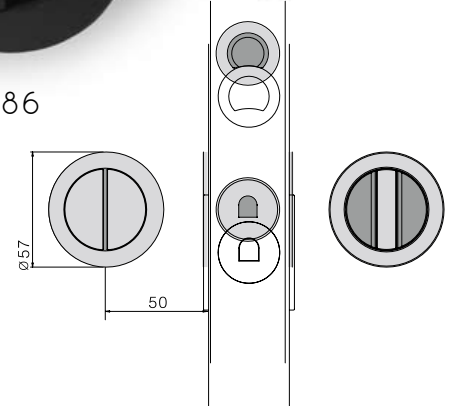

Black Lock Collection

96901-38-386

96911-38-386

386 = Black Powder Coating • AISI 303 304 Stainless Steel

Black Hook Collection

1114-38-386

386 = Black Powder Coating • AISI 303 304 Stainless Steel