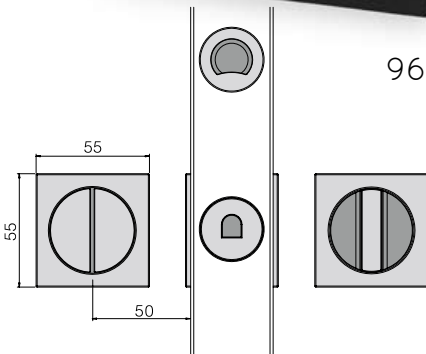

Black Lock Collection

96901-38-386

96911-38-386

386 = Black Powder Coating • AISI 303 304 Stainless Steel

Black Hook Collection

1114-38-386

386 = Black Powder Coating • AISI 303 304 Stainless Steel