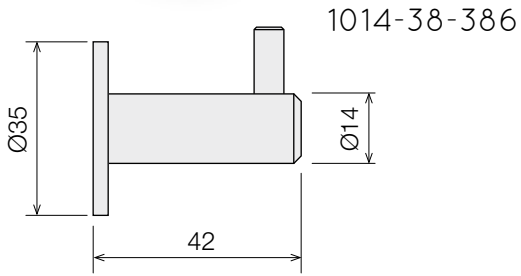

Black Lock Collection

96901-38-386

96911-38-386

386 = Black Powder Coating • AISI 303 304 Stainless Steel

Black Hook Collection

1114-38-386

386 = Black Powder Coating • AISI 303 304 Stainless Steel